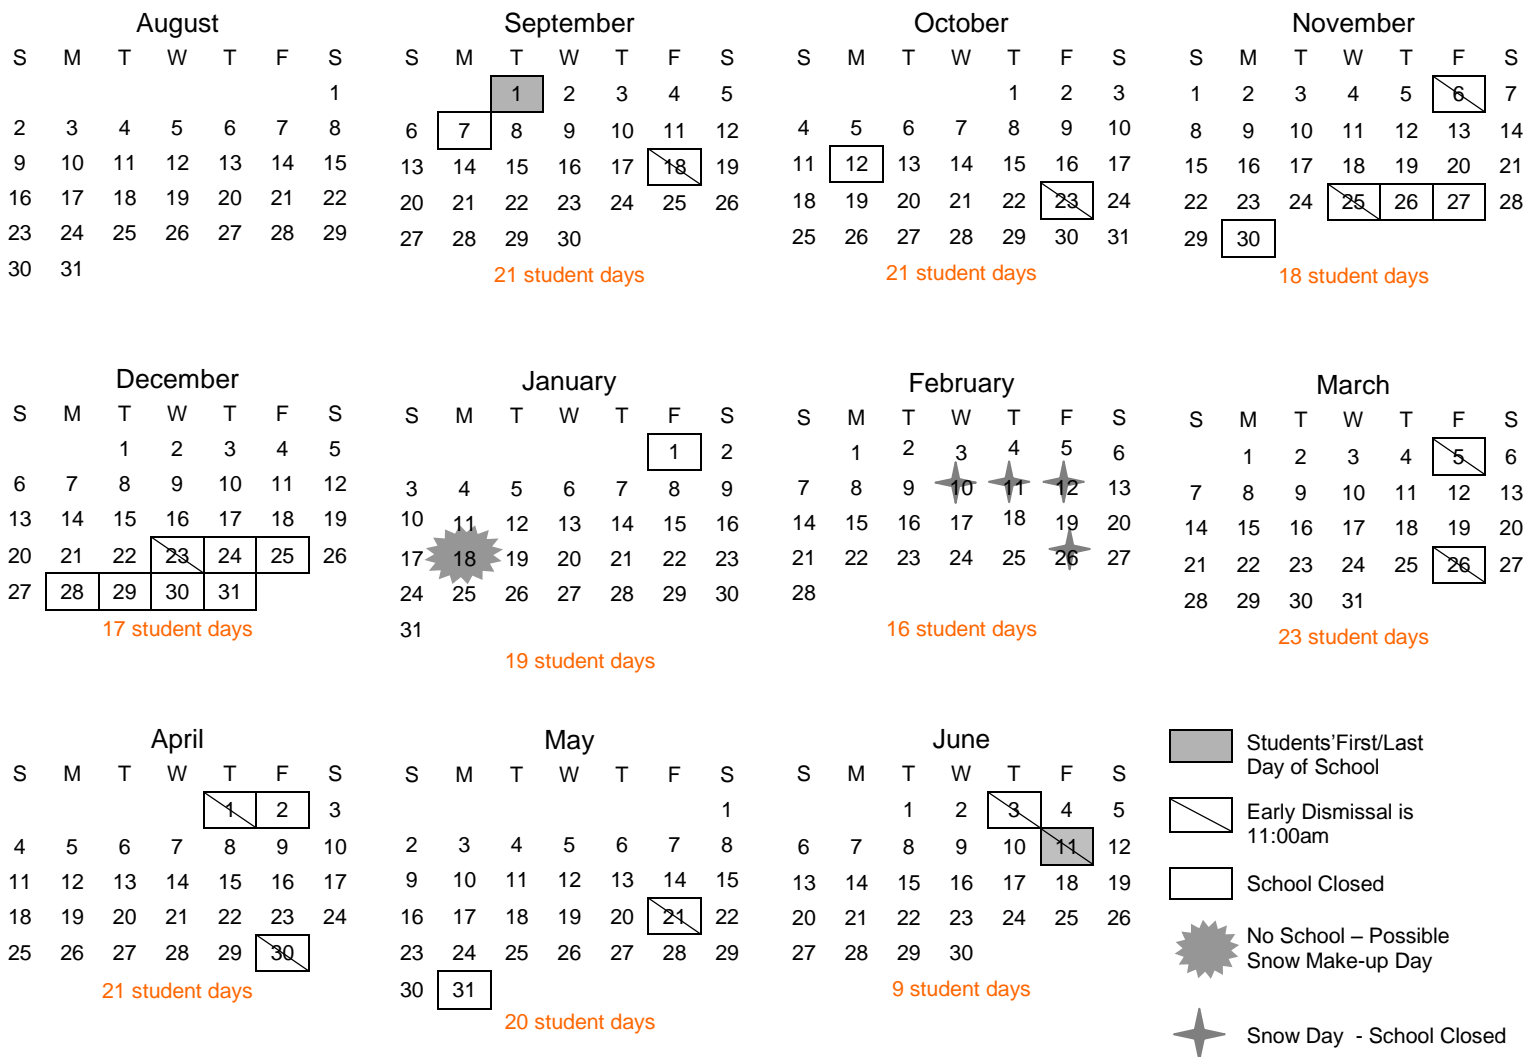

Snow Makeup Days
Monday, April 5
Thursday, June 10
Friday, June 11

River Rock
Day Treatment Campus
Revised 2009 / 2010 School Calendar

August
 26 All Staff Day
 27-28 Staff In-service
 31 Program Day

September
 1 First Day for Students
 7 Labor Day – School Closed
 18 Early Dismissal – Staff In-service

October
 12 Columbus Day – School Closed
 23 Early Dismissal – Staff In-service

November
 5 1st Marking Period Ends
 6 Early Dismissal – Staff In-service
 25 Early Dismissal
 26-30 Thanksgiving – School Closed

December
 23 Early Dismissal
 24–31 Holiday – School Closed

January
 1 New Year's Day – School Closed
 18 ML King Day – School Closed
 (Possible Snow Make-up Day)
 25 2nd Marking Period Ends

February
 12 Early Dismissal – Staff In-service